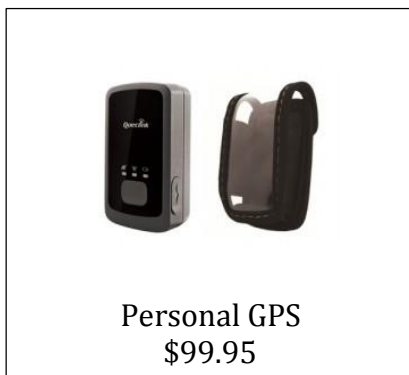

www.safedivadefense.com 1-888-544-9082

@safedivadefense.com